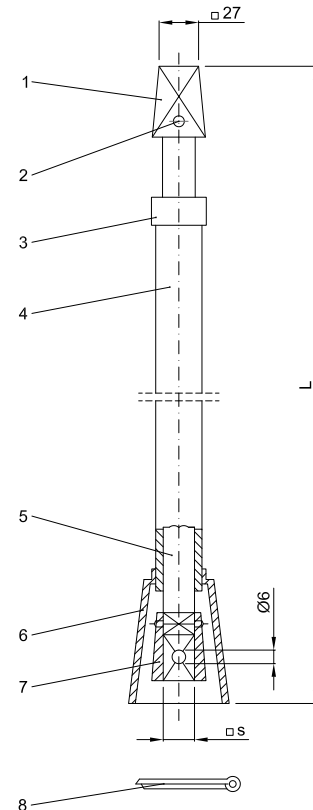

## DN 20 - DN 600

No	Part Name	Material
1	Hood	Ductile Iron EN-GJS-500-7
2	Spring Pin	SteelFeZn5
3	Collar	Polythene PE
4	Casting Liner	Polythene PE
5	Spindle	S235JR steel profile / Galvanized steel profile
6	Pipe Bell	Polythene PE
7	Coupling	S235JR steel profile / Galvanized steel profile
8	Cotter Pin	FeZn5 steel / Stainless steel

Stem Top Square □S [mm]	Weight [kg]					
	L [mm] 700	L [mm] 1000	L [mm] 1250	L [mm] 1500	L [mm] 2000	L [mm] 2500
14	3,0	3,1	3,3	3,6	4,1	4,7
17	3,0	3,1	3,2	3,6	4,1	4,7
19	3,0	3,1	3,3	3,7	4,1	4,7
24	4,0	4,1	4,3	4,7	5,3	6,0
27	6,0	6,1	6,3	6,7	6,3	7,0
32	7,4	7,5	7,8	8,2	8,8	9,5

### Product catalog codes

Nominal diameter DN	L [mm] 700	L [mm] 1000	L [mm] 1250	L [mm] 1500	L [mm] 2000	L [mm] 2500
20-50	AA1236	AA1237	AA1238	AA1239	AA1240	AA1241
65-80	AA1242	AA1243	AA1244	AA1245	AA1246	AA1247
100-150	AA1248	AA1249	AA1250	AA1251	AA1252	AA1253
200	AA1254	AA1255	AA1256	AA1257	AA1258	AA1259
250-450	AA1260	AA1261	AA1262	AA1263	AA1264	AA1265
500-600	AA1340	AA1341	AA1342	AA1343	AA1344	AA1345

### Dimension:

DN	Length L [mm]	Weight [kg]	Code OptiValve™	Stem Top Square □ S [mm]	Code OptiValve Plus™	Stem Top Square □ S [mm]
50	700	3,0	AA1156	14	AA1236	17
	1000	4,0	AA1157		AA1237	
	1250	4,5	AA1158		AA1238	
	1500	5,2	AA1159		AA1239	
80	700	3,0	AA1162	17	AA1242	17
	1000	4,0	AA1163		AA1243	
	1250	4,5	AA1164		AA1244	
	1500	5,3	AA1165		AA1245	
100 -150	700	3,0	AA1168	19	AA1248	19
	1000	4,0	AA1169		AA1249	
	1250	4,5	AA1170		AA1250	
	1500	5,3	AA1171		AA1251	
200	700	3,5	AA1174	24	AA1254	24
	1000	4,5	AA1175		AA1255	
	1250	5,0	AA1176		AA1255	
	1500	6,0	AA1177		AA1256	
250-300	700	3,5	AA1180	27	AA1260	27
	1000	4,5	AA1181		AA1261	
	1250	5,0	AA1182		AA1262	
	1500	6,0	AA1183		AA1263	