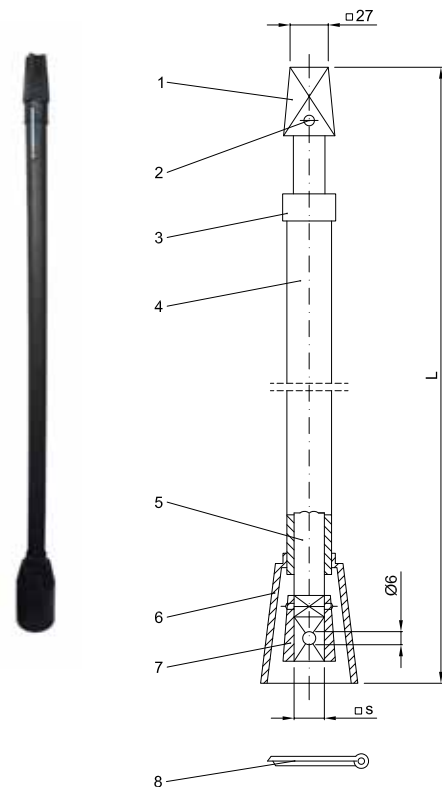

## DN 20 - DN 600

No	Part Name	Material
1	Hood	Ductile Iron EN-GJS-500-7
2	Spring Pin	SteelFeZn5
3	Collar	Polythene PE
4	Casting Liner	Polythene PE
5	Spindle	S235JR steel profile / Galvanized steel profile
6	Pipe Bell	Polythene PE
7	Coupling	S235JR steel profile / Galvanized steel profile
8	Cotter Pin	FeZn5 steel / Stainless steel

Stem Top Square □S [mm]	Weight [kg]					
	L [mm] 700	L [mm] 1000	L [mm] 1250	L [mm] 1500	L [mm] 2000	L [mm] 2500
14	3,0	3,1	3,3	3,6	4,1	4,7
17	3,0	3,1	3,2	3,6	4,1	4,7
19	3,0	3,1	3,3	3,7	4,1	4,7
24	4,0	4,1	4,3	4,7	5,3	6,0
27	6,0	6,1	6,3	6,7	6,3	7,0
32	7,4	7,5	7,8	8,2	8,8	9,5

### Product catalog codes

Nominal diameter DN	L [mm] 700	L [mm] 1000	L [mm] 1250	L [mm] 1500	L [mm] 2000	L [mm] 2500
20-50	AA1236	AA1237	AA1238	AA1239	AA1240	AA1241
65-80	AA1242	AA1243	AA1244	AA1245	AA1246	AA1247
100-150	AA1248	AA1249	AA1250	AA1251	AA1252	AA1253
200	AA1254	AA1255	AA1256	AA1257	AA1258	AA1259
250-450	AA1260	AA1261	AA1262	AA1263	AA1264	AA1265
500-600	AA1340	AA1341	AA1342	AA1343	AA1344	AA1345

### Dimension:

DN	Length L [mm]	Weight [kg]	Code OptiValve™	Stem Top Square □ S [mm]	Code OptiValve Plus™	Stem Top Square □ S [mm]
50	700	3,0	AA1156	14	AA1236	17
	1000	4,0	AA1157		AA1237	
	1250	4,5	AA1158		AA1238	
	1500	5,2	AA1159		AA1239	
80	700	3,0	AA1162	17	AA1242	17
	1000	4,0	AA1163		AA1243	
	1250	4,5	AA1164		AA1244	
	1500	5,3	AA1165		AA1245	
100 -150	700	3,0	AA1168	19	AA1248	19
	1000	4,0	AA1169		AA1249	
	1250	4,5	AA1170		AA1250	
	1500	5,3	AA1171		AA1251	
200	700	3,5	AA1174	24	AA1254	24
	1000	4,5	AA1175		AA1255	
	1250	5,0	AA1176		AA1255	
	1500	6,0	AA1177		AA1256	
250-300	700	3,5	AA1180	27	AA1260	27
	1000	4,5	AA1181		AA1261	
	1250	5,0	AA1182		AA1262	
	1500	6,0	AA1183		AA1263	